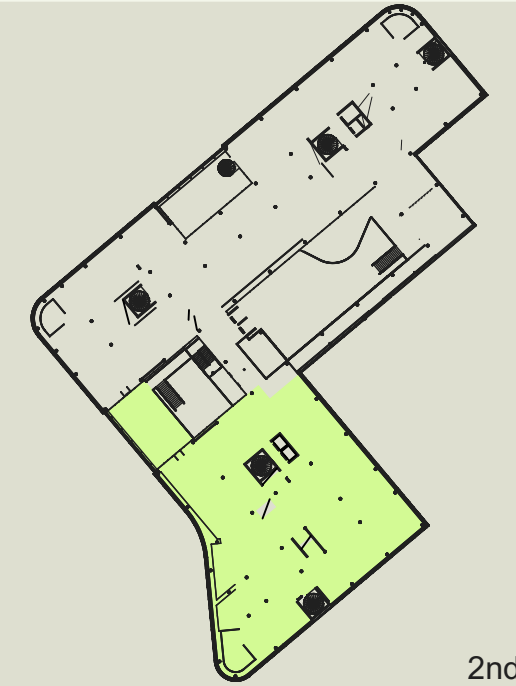

Colony Leppävaara, 2nd Floor (1400m²)

Working desk capacity: approx. 140

2nd Floor

- 2 x Meeting Room L
- 14 x Meeting Room M
- 3 x Team Room
- 1 x Meeting Room S
- 8 x Focus Room (2p)
- 6 x Focus Room (1p)
- 8 x WC
- 1 x Community Cafe